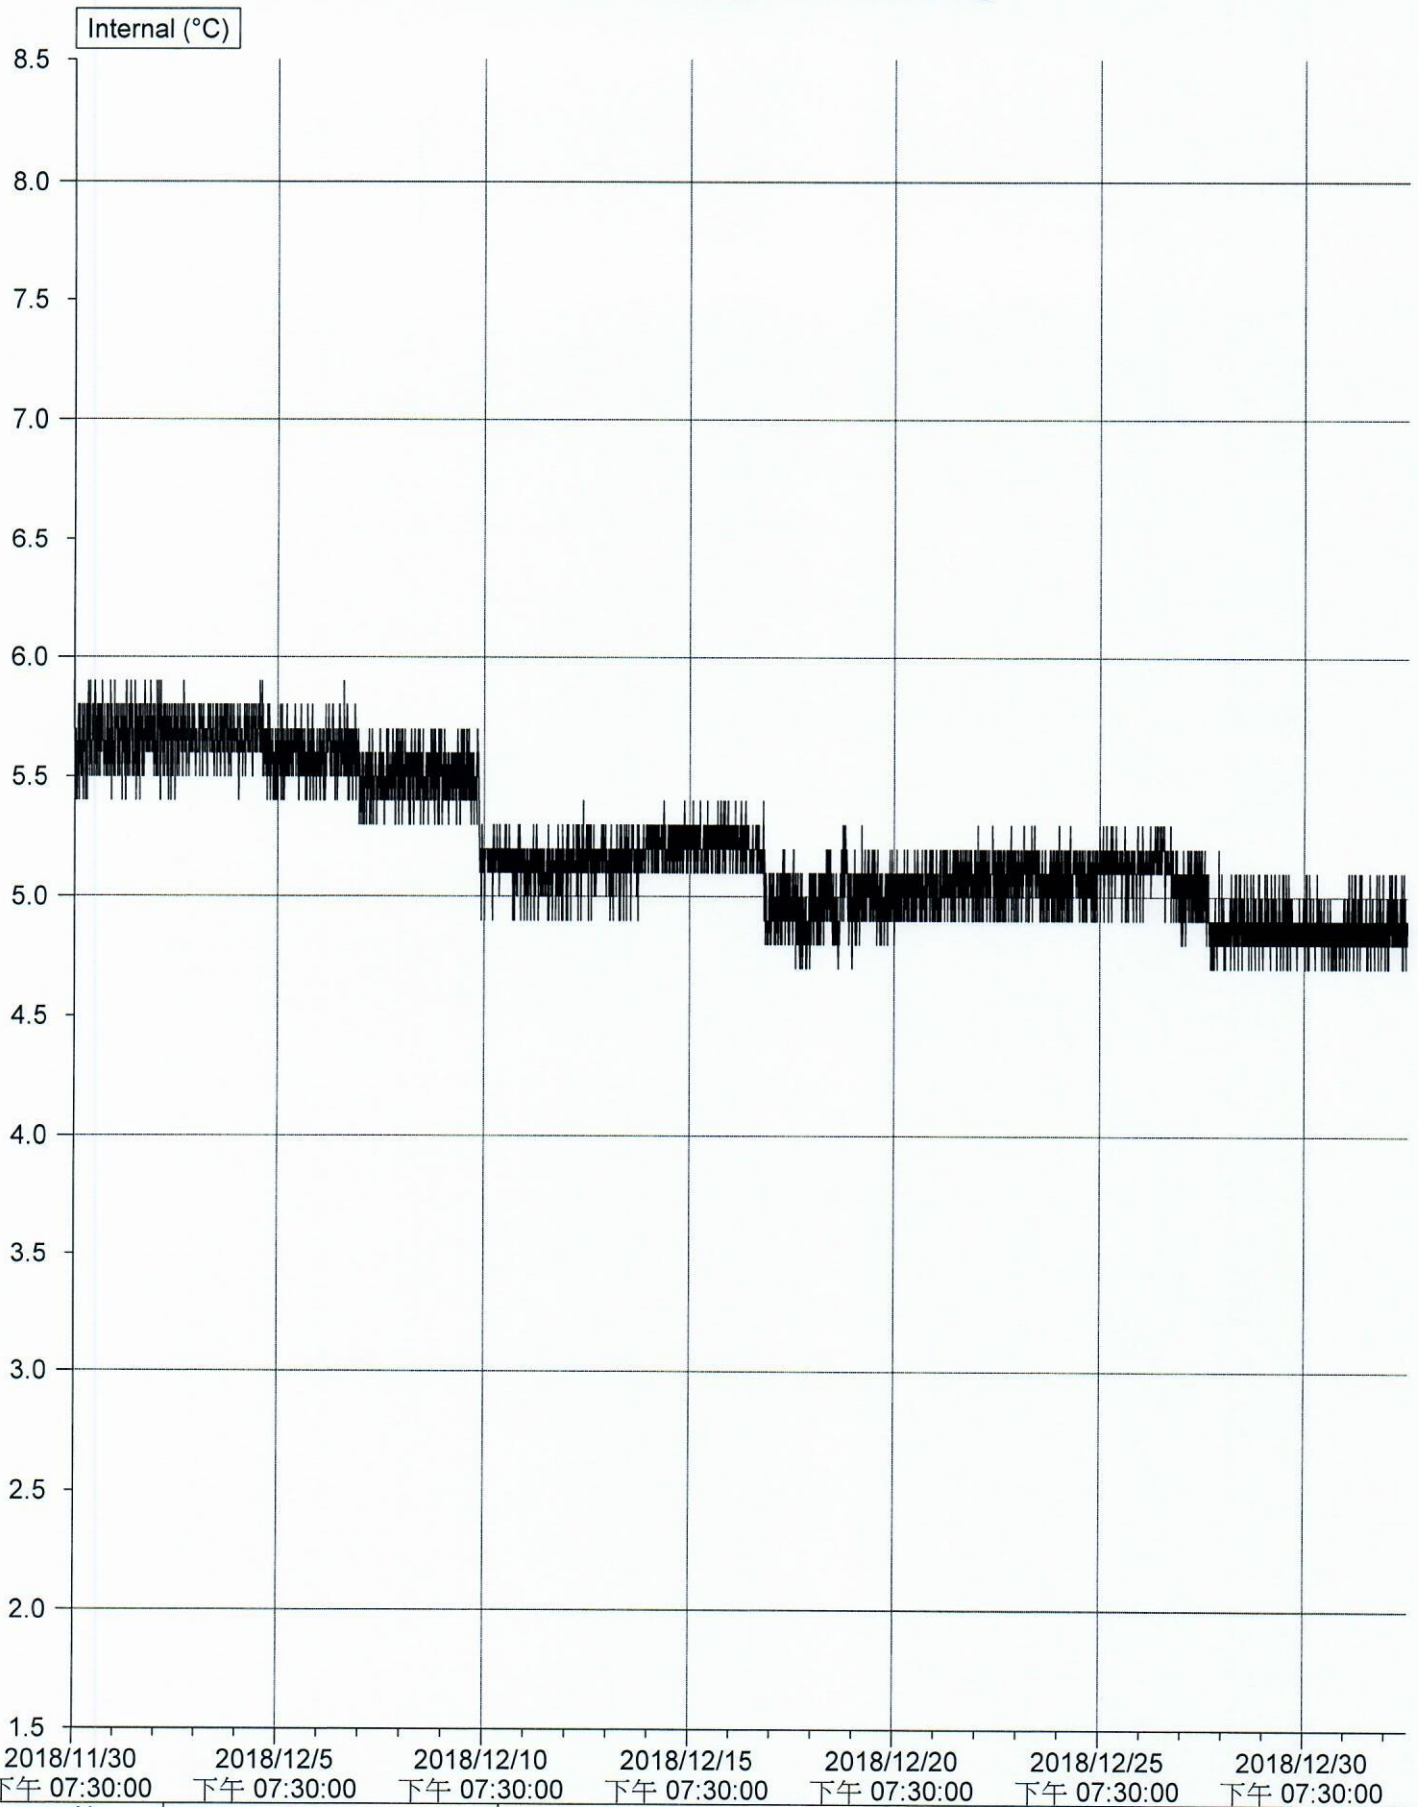

TCVGH Temperature Log

Sensor Name	Internal
Legend	
Description	PHCL-C005
Serial Number	1715-0115
Product Code	EI-IN-D-32-L
Start	2018/11/30 下午 07:30:00
Finish	2019/1/2 上午 08:20:00
Specification	2.0 to 8.0 °C
Average	5.2 °C
Highest	5.9 °C
Lowest	4.7 °C